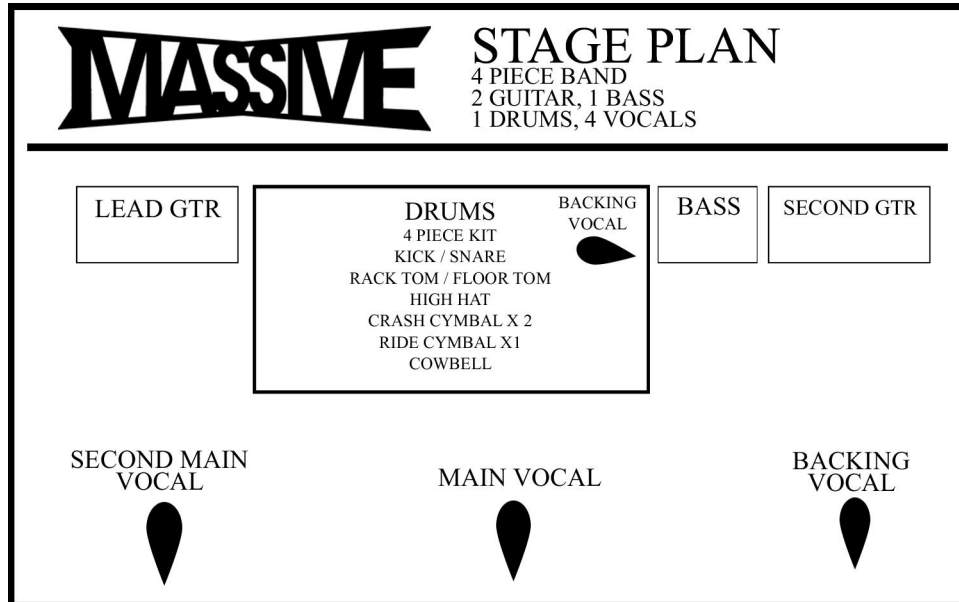

# MASSIVE - TECHNICAL RIDER

## STAGE PLAN:

## EQUIPMENT USED:

Marshall DSL 100 head x 2  
Marshall 4x10 speaker box x2  
Orange bass cab 8x10  
Ludwig Epic Vista 4 piece drum kit

Microphones:  
Any old bashed in SM58

## CATERING RIDER:

Hot meal or sandwiches/fruit plate  
Box of beer, water, some cider,  
Soft drinks and coffee/tea